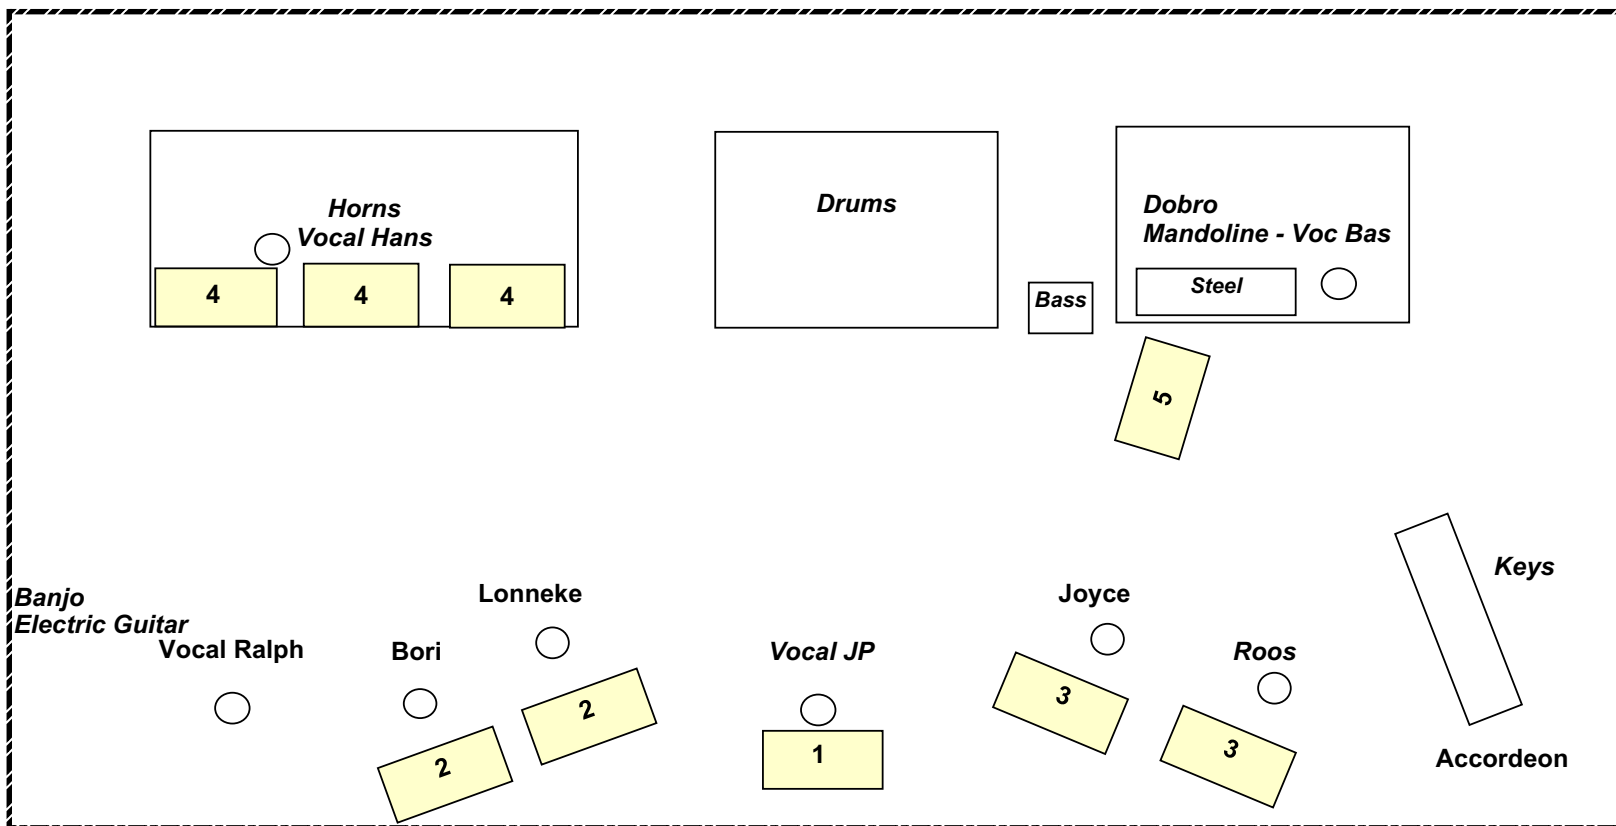

Stage Plan

JP & The Seeger Sessionband

Stage :

Act :

Remarks :

Drumriser 2x2 mtr. 60 cm high - Hornsriser 2x3 mtr. - Steel/key's Riser 2x2 mtr. Both 40 cm high (rolling preferred)

A XLR with a return from FOH at Stageblock position for own IEM system

Acousti guitar
Violin
Sax
Trumbone
Sousaphone

FOH Left

FOH Right